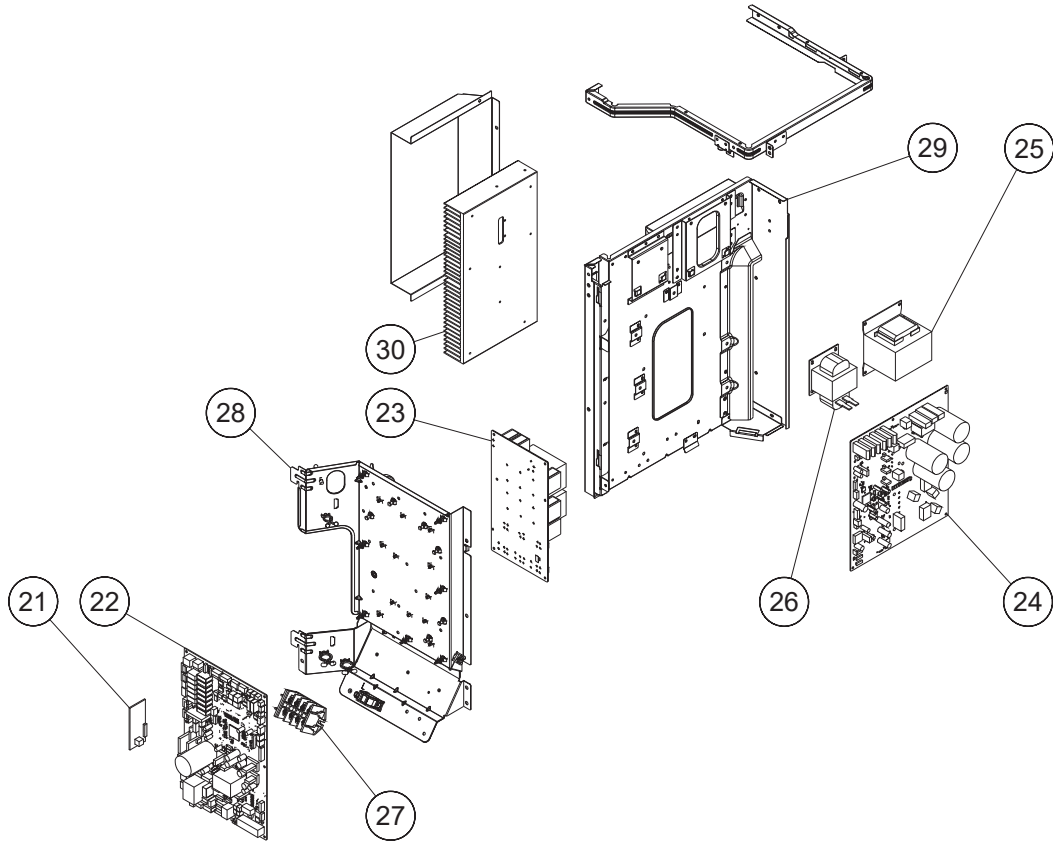

DISASSEMBLY ILLUSTRATION & PARTS LIST

OUTDOOR UNIT

Models : AJ* 072LELBH
AJ* 090LELBH

Ref No.	Description	Parts No.		
		AJ*072LELBH	AJ*090LELBH	
1	SERVICE PANEL SUB ASSY	9380571056	←	
2	FAN GUARD	9382654009	←	
3	FRONT PANEL SUB ASSY	9380569046	←	
4	TOP PANEL SUB ASSY	9379416054	←	
5	CABINET RIGHT SUB ASSY	9380570059	←	
6	PIPE COVER FRONT	9382428006	←	
7	VALVE PLATE	9382430009	←	
8	PROTECTIVE NET ASSY	9378926066	←	
9	THERMO HOLDER	9383182006	←	
10	PROPELLER FAN	9382350000	←	
11	MOTOR,DC BRUSHLESS	9603561017	←	
12	MOTOR BRACKET SUB ASSY	9380566069	9380566052	
13	CONDENSER TOTAL ASSY	9382681098	9382681104	
14	SEPARATE WALL SUB ASSY	9380567097	←	
15	GRIP FRONT	9382349004	←	
16	NUT	0700103063	←	
17	WASHER	0700132476	←	
18	WASHER(RUBBER)	9382762001	←	

Ref No.	Description	Parts No.		
		AJ* 108LELBH		
1	SERVICE PANEL SUB ASSY	9380571056		
2	FAN GUARD	9382654009		
3	FRONT PANEL SUB ASSY	9380569046		
4	TOP PANEL SUB ASSY	9379416054		
5	CABINET RIGHT SUB ASSY	9380570059		
6	PIPE COVER FRONT	9382428006		
7	VALVE PLATE A	9382430009		
8	PROTECTIVE NET ASSY	9378926066		
9	THERMO HOLDER	9383182006		
10	PROPELLER FAN	9382350000		
11	MOTOR,DC BRUSHLESS	9603562014		
12	MOTOR BRACKET SUB ASSY	9380566052		
13	CONDENSER TOTAL ASSY	9382681104		
14	SEPARATE WALL SUB ASSY	9380567103		
15	GRIP FRONT	9382349004		
16	NUT	0700103063		
17	WASHER	0700132476		

Models : AJ* 072LELBH
 AJ* 090LELBH

Ref No.	Description	Parts No.		
		AJ*072LELBH	AJ*090LELBH	
21	COMMUNICATION PCB	9707774023	←	
22	MAIN PCB	9710757266	←	
23	FILTER PCB	9710417016	←	
24	INVERTER PCB (IPM) (service unit)	9709682098	←	
26	REACTOR ASSY(INV)	9900748005	←	
27	REACTOR ASSY(MAIN)	9900584016	←	
28	TERMINAL	9900428129	←	
31	CONTROL BOX (MAIN PART) ASSY	9382456009	←	
32	CONTROL BOX (INV PART) B ASSY	9382453015	←	
33	HEAT SINK A	9382538019	←	