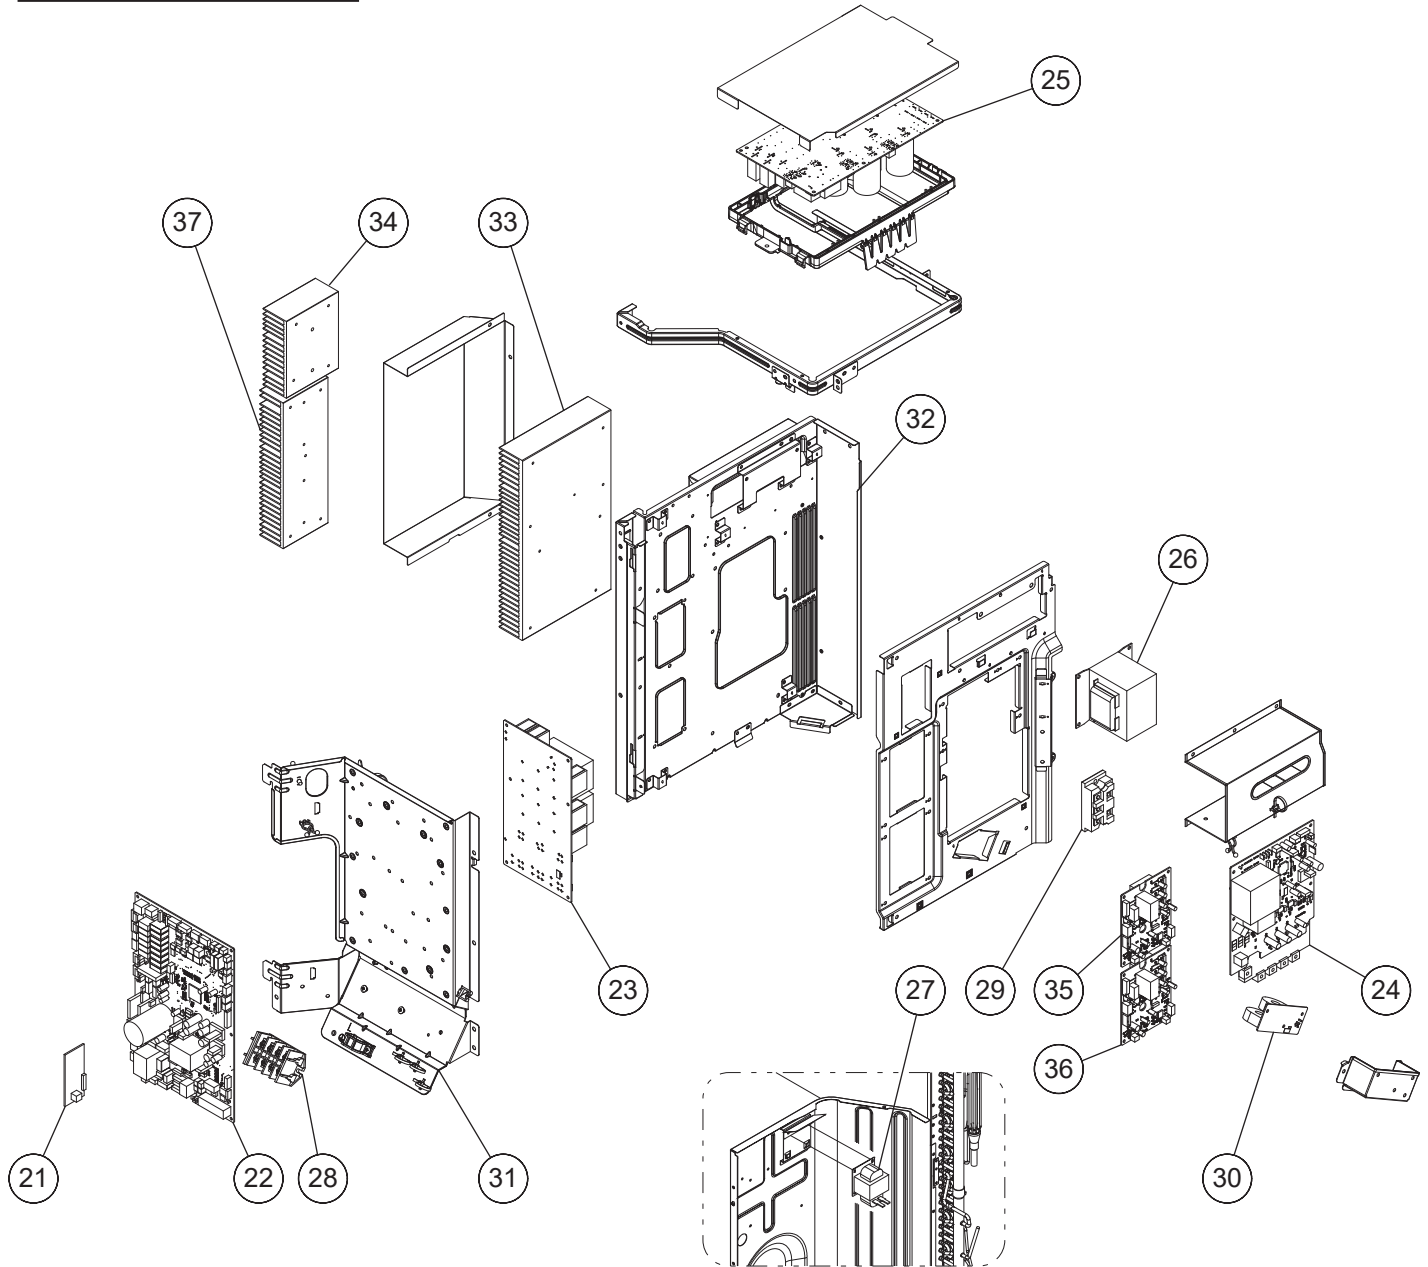

Model : AJ* 108LELBH

Ref No.	Description	Parts No.		
		AJ* 108LELBH		
21	COMMUNICATION PCB	9707774023		
22	MAIN PCB	9710757273		
23	FILTER PCB	9709919033		
24	INVERTER PCB (IPM) (service unit)	9709681985		
25	POWER PCB	9710771002		
26	REACTOR ASSY(INV)	9900748012		
27	REACTOR ASSY(MAIN)	9900584016		
28	TERMINAL	9900428129		
29	DIODE	0001113013		
30	CT PCB	9708938028		
31	CONTROL BOX (MAIN PART) ASSY	9382456009		
32	CONTROL BOX (INV PART) ASSY	9382453008		
33	HEAT SINK A	9382538002		
34	HEAT SINK B	9382539009		
35	FAN DRIVER 1 (service unit)	9709681992		
36	FAN DRIVER 2 (service unit)	9709682005		
37	HEAT SINK C	9382540005