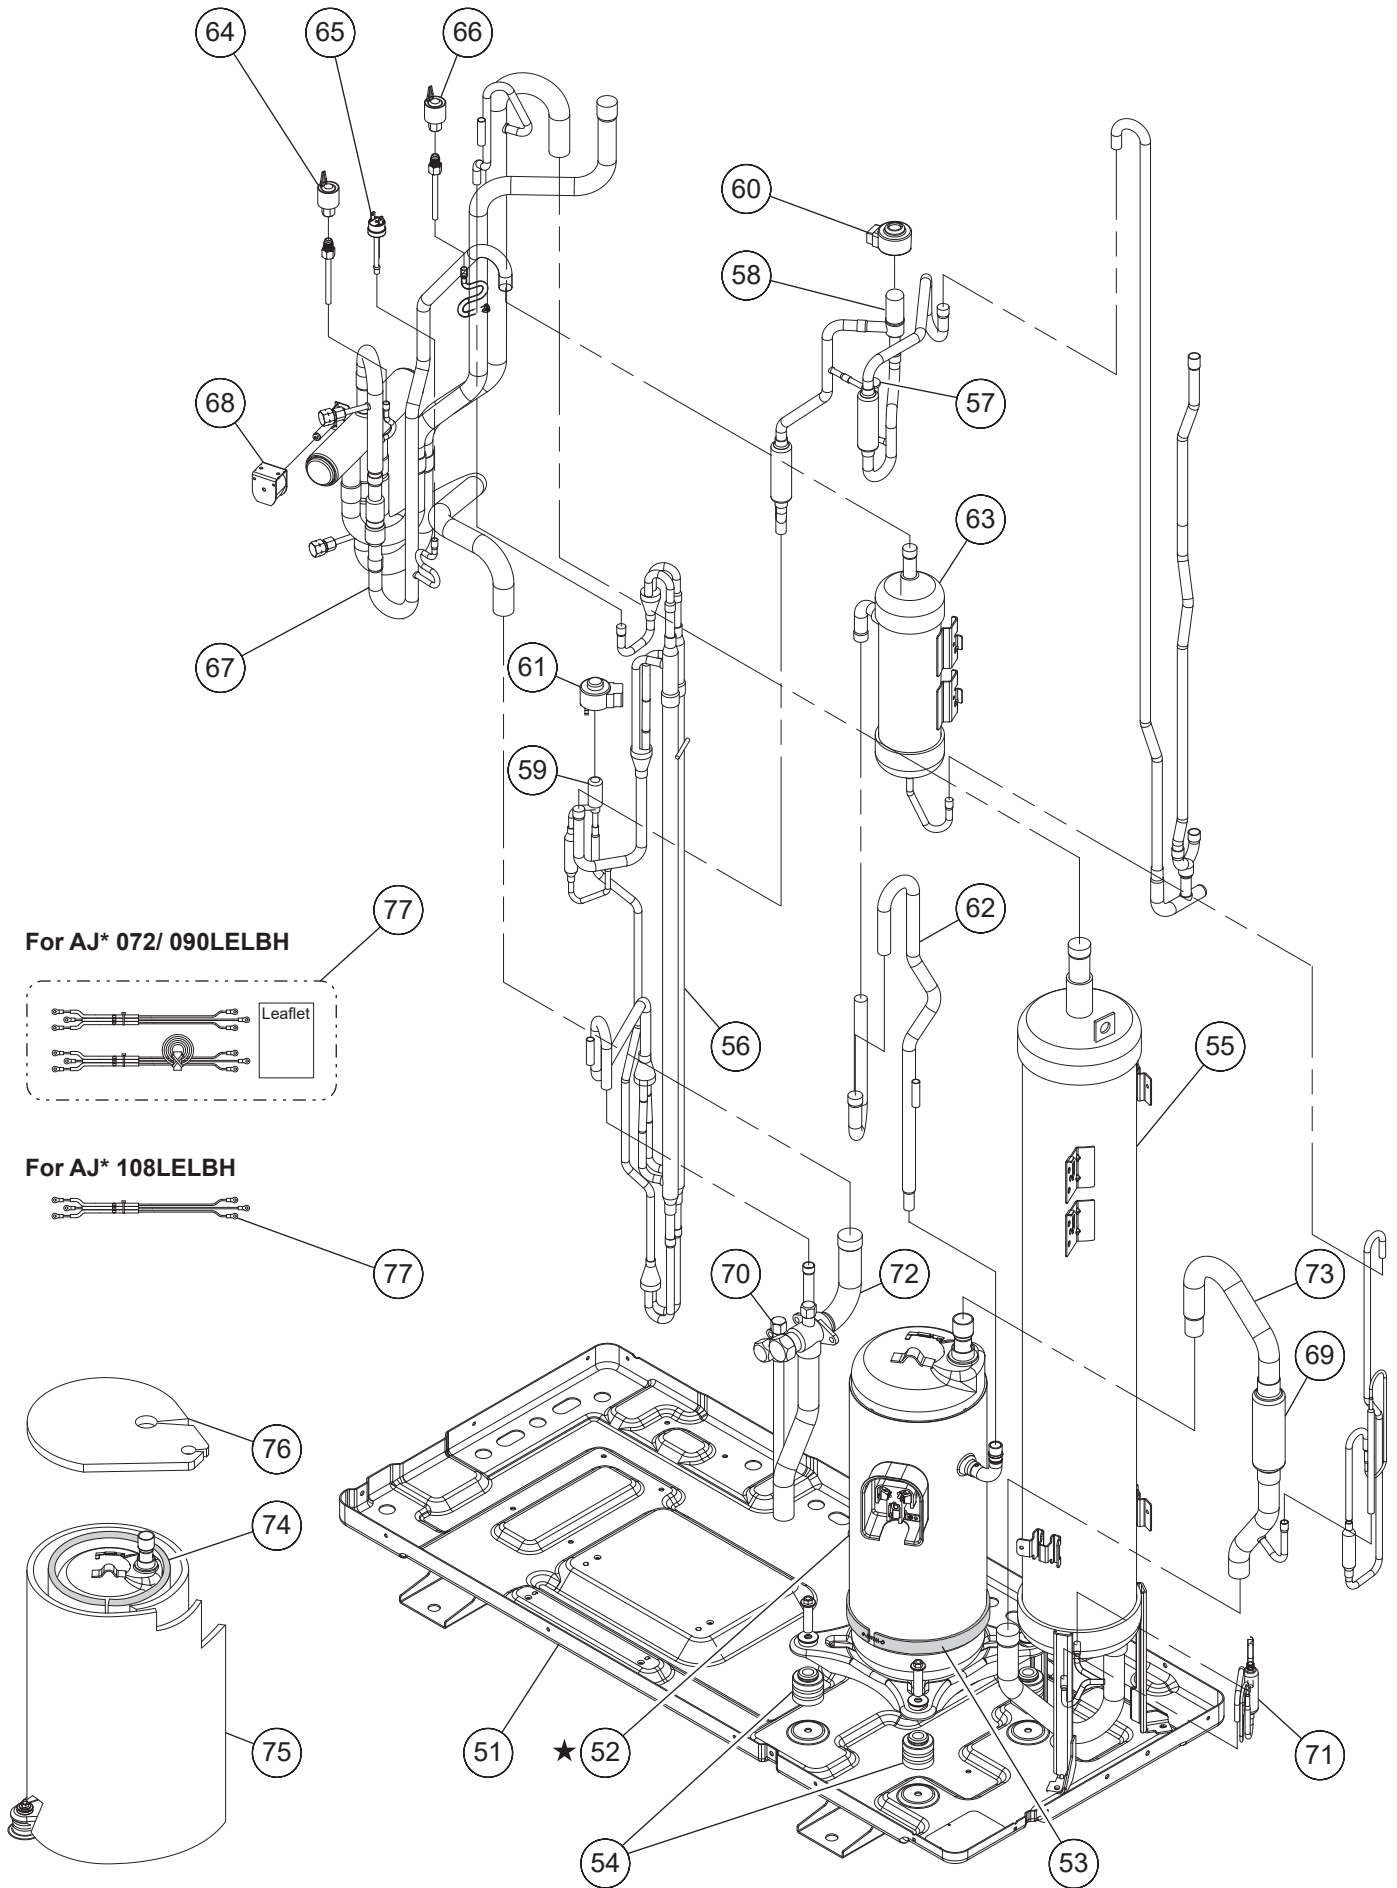

Models : AJ* 072LELBH
AJ* 090LELBH
AJ* 108LELBH

Models : AJ* 072LELBH
AJ* 090LELBH

Ref No.	Description	Parts No.		
		AJ*072LELBH	AJ*090LELBH	
51	BASE SUB ASSY	9379425179	←	
52	COMPRESSOR SUB ASSY	9379228053	←	
53	BELT HEATER	9901063022	←	
54	RUBBER MOUNT (COMP)	9379229012	←	
55	ACCUMULATOR SUB ASSY	9379221061	←	
56	SUB COOL HEX ASSY	9378749276	9378749245	
57	RELIEF VALVE ASSY	9970200007	←	
58	EXPANSION VALVE (EEV 1)	9970104046	←	
59	EXPANSION VALVE (EEV 2)	9900056049	←	
60	COIL(EXPANSION VALVE) (EEV 1)	9970105067	←	
61	COIL(EXPANSION VALVE) (EEV 2)	9970101076	←	
62	DISCHARGE PIPE ASSY	9378888043	←	
63	OIL SEPARATOR	9379677035	←	
64	SENSOR (HP)	9970178009	←	
65	PRESSURE SWITCH	9900186029	←	
66	SENSOR (LP)	9970178016	←	
67	4-WAY VALVE SUB ASSY	9381449033	9381449026	
68	SOLENOID (4-WAY VALVE)	9970113017	←	
69	STRAINER ASSY	9371191157	←	
70	3-WAY VALVE B ASSY	9379039093	9379039086	
71	STRAINER ASSY	9372524053	←	
72	3-WAY VALVE ASSY	9379039079	9379039062	
73	SUCTION PIPE A ASSY	9378741089	←	
74	COMPRESSOR COVER A	9379647120	←	
75	COMPRESSOR COVER B	9379647137	←	
76	COMPRESSOR COVER TOP	9379647144	←	
77	COMPRESSOR WIRE	9378456044	←	
--	THERMISTOR ASSY (Discharge temp.+Comp. temp.)	9900922023	←	
--	THERMISTOR ASSY (Sub cool hex. temp. Liquid/ Gas.)	9900953010	←	
--	THERMISTOR ASSY (Suction temp.+Heat ex. temp.)	9900956011	←	
--	THERMISTOR ASSY (Outdoor temp.)	9900957018	←